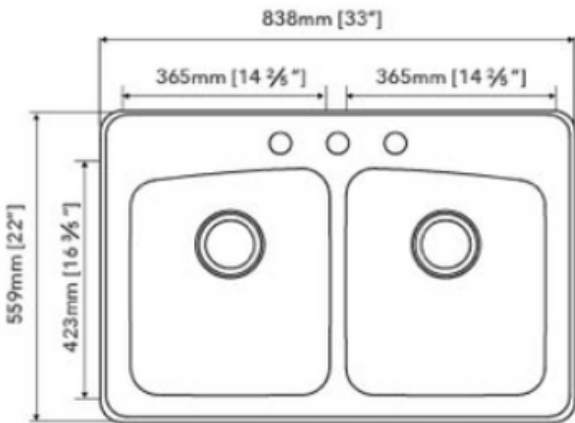

# STAINLESS STEEL SINK

SPECIAL ORDER

MODEL: SS-116-20-3322P0

DEPTH	GAUGE	HOLES
8"/9"	18	3/4

- Top-mount Double Bowl Sink 50/50
- Dimensions: 33"x22"
- Material: SS304
- Finish: Brushed

Undercoated and Sound Pads

3-1/2" Drain Opening

Supplied with Fasteners

cUPC Certified

Disclaimer: Nerval makes every effort to provide accurate specification data. However, specification may change without notice. Please visit nerval website to see Nerval's terms and conditions.